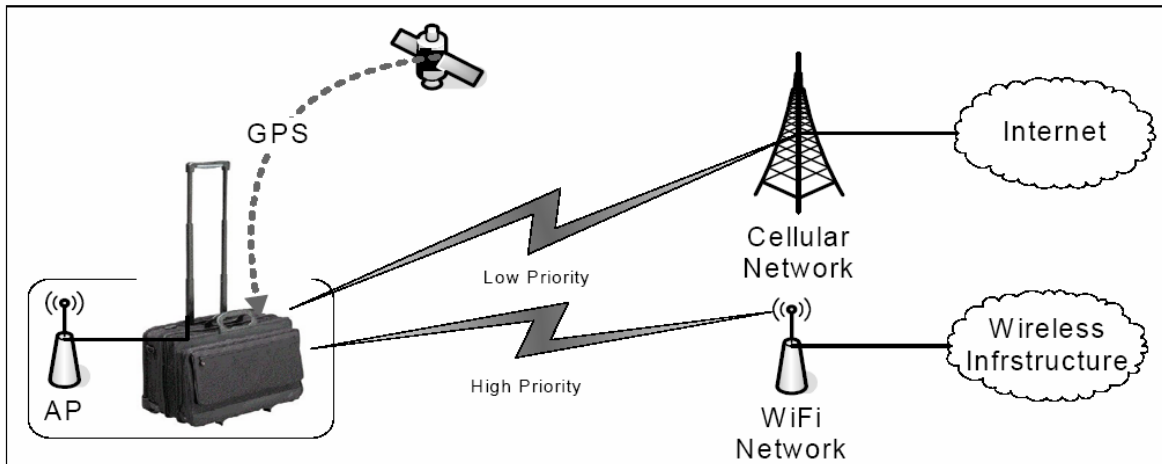

ComCase® E

Integrated Mobile Access Router

General Specifications:

Interfaces: 1 - 1000BaseT (Gigabit)
Catalyst Console
14 - 10/100BaseT
1 - 10BaseT (Secure)
4 - Serial Interfaces
Console, Aux
IPE Console, Keyfill
WMIC Antenna (4)
Cellular & GPS Antenna (3)

Size: 5" x 12" x 12", 13lbs.

Power:

Input: 110-230V AC Input
12 or 24V DC Input

Standard Configuration:

Base Cards: Cisco 3251MARC
Cisco 3201SMIC
Cisco 3201FESMIC
Cisco 3201WMIC (2)
Cisco Catalyst 2955

Security Bundle: WDC IPE-10M

Cellular/GPS Bundle: MobileCom 2.5G